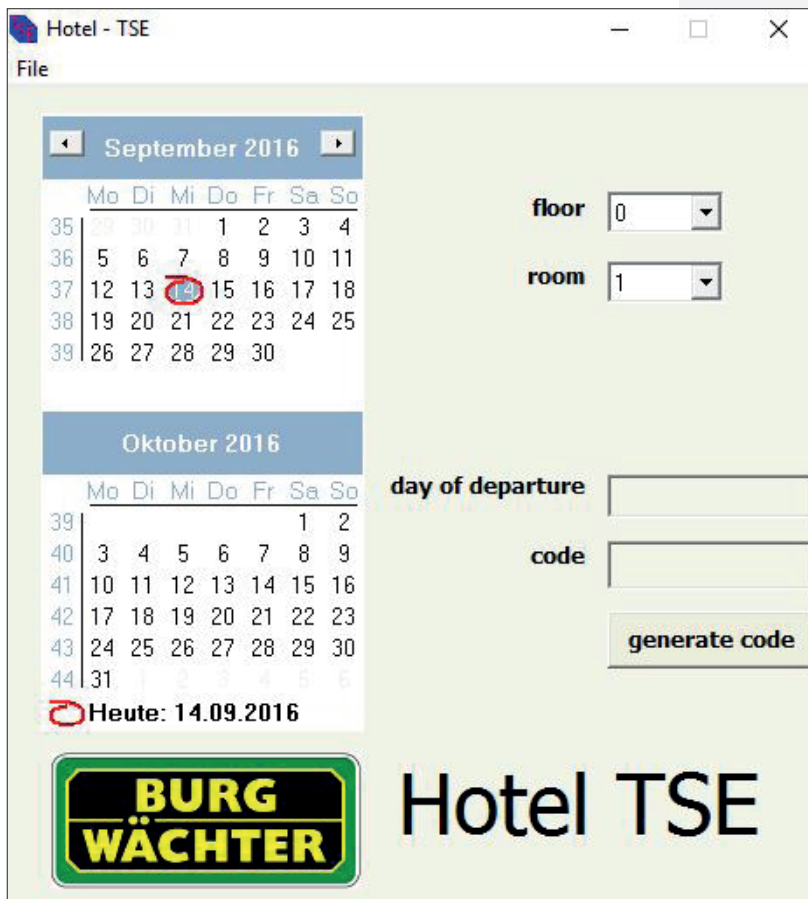

secuENTRY pro 7085 Hotel Software.