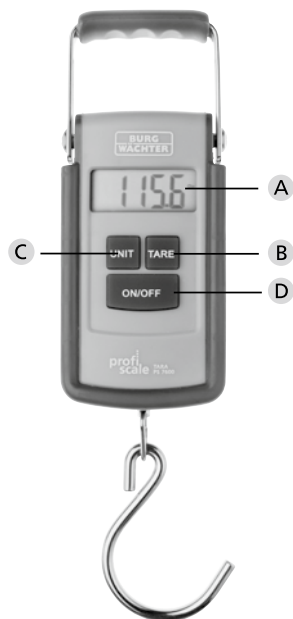

Introduction

The TARA PS 7600 manual digital scales determines accurately the weight of suitcases, packets, shopped goods and many other things. To make sure that you use the scales appropriately and to maintain for a long life, please read the instructions for use first.

Remarks

- To obtain an accurate result, hold the scales firmly by the grip when weighing.
- Do not expose the scales to strong shocks or strong pressure.
- Use no chemical detergents to clean the scales. A soft cloth is suitable for cleaning.

Illustration

- A Display
- B TARE button
- C UNIT button
- D ON/OFF button

Warranty

Congratulations!

Thank you for choosing ProfiScale quality measuring technology by BURG-WÄCHTER. BURG-WÄCHTER offers a warranty of 2 years' duration from the date of purchase. The warranty does not cover damage caused by improper use, overloading the device or incorrect storage as well as normal wear and defects that only have an insignificant effect on the value or usability of the device. The warranty shall be immediately invalidated if unauthorized persons work on the device. In the event that a warranty claim arises, please hand over the entire device incl. packaging, description and batteries along with the sales receipt to your dealer.

Technische Daten

Operating temperature	0°C to 40°C
Storage temperature	-10°C to 60°C
Range of measurement	200g to 40kg
Accuracy	weight up to 10kg: +/- 100g weight above 10kg: +/- 1%
Power supply	2 pcs 1,5V AAA Micro (e. g. LR03)
Weight	180g (excl. batteries)

Operation

Power up

- Hold the scales vertically and press ON/OFF.
- At first, the display indicates ----, this indication changes to 0.00 after 2 seconds and the tool is ready for use.
- The tool switches off automatically after 30 seconds.
- When you wish to switch the scales off manually, press ON/OFF.

Select unit of measure

- Press UNIT to select between g, kg, lb and oz.

Weighing

- Hang the measured item (e.g. suitcase) on the hook.
- When the weight becomes steady, a signal sounds and the measurement result is displayed.

Stepwise weighing

- If you wish to determine the weight of an item indirectly, e.g. in a container, place this container on the hook first.
- Press the TARE button in order to set the display back to 0.00.
- Only then put the measured item into the container in order to determine its net weight.
- In case the total weight is too high, "ERR" is indicated in the display. Take the items from the hook immediately in order to avoid damage.

Battery replacement

This symbol is indicated when the battery power is insufficient. Open the battery compartment at the back and replace the batteries.

Disposal of the tool

Dear customer,

Please help us avoid unnecessary waste. Should you intend to dispose of this device at any time, please remember that many components of this device contain valuable materials, which can be recycled.