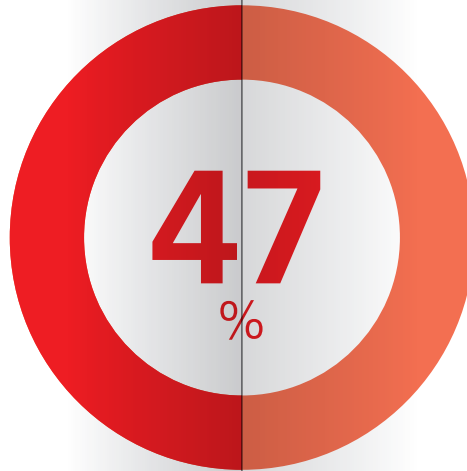

... send burglars running for the hills

The Noise alarm siren has a maximum volume of 90 decibels. This is equivalent to the noise of a pneumatic hammer at a distance of ten metres.

90

decibels

An unlimited number of BURGSmart PROTECT devices