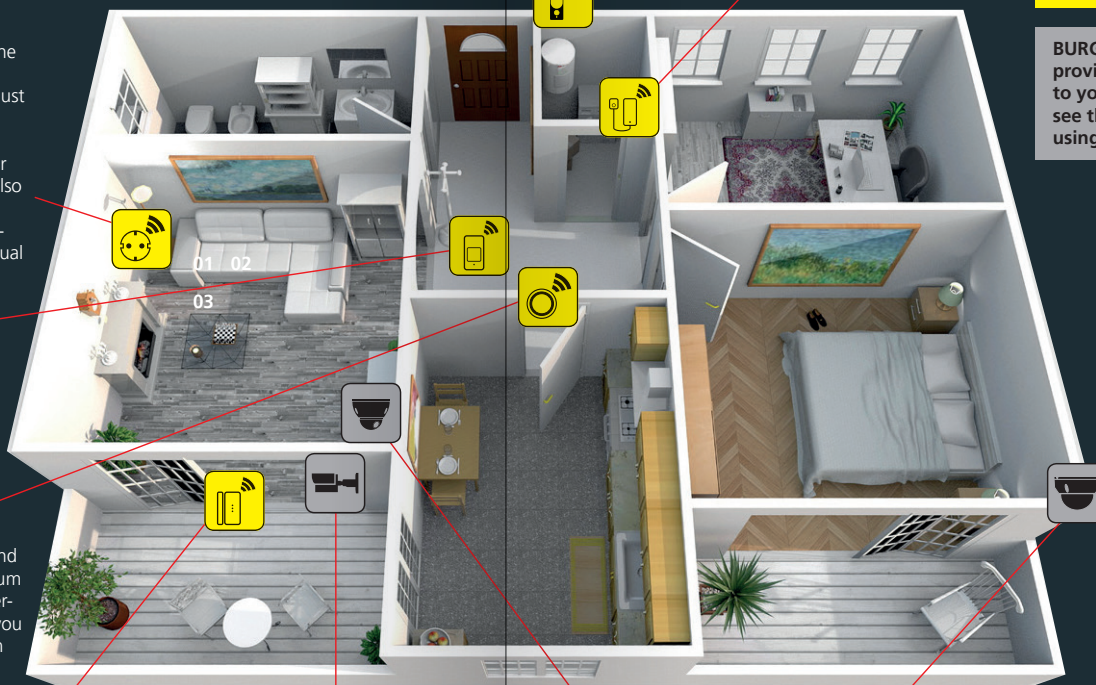

WiFi camera with LED white light

The BURGcam LIGHT 3010 combines four security products in one: 15 watt outdoor light with motion detector, video monitoring and intercom system.

Water detector

An incident of water damage occurs every 30 seconds in Germany. The Water 2062 sensor detects water ingress and water overflow, for example from a washing machine or dishwasher.

Smart Cloud

The BURGsmart PROTECT series and the BURGcam LIGHT are networked via the Smart Cloud. Simply smart – for your security!

BURGcam video cameras provide an added boost to your security. You can see the video in real time using the BURGcam app.